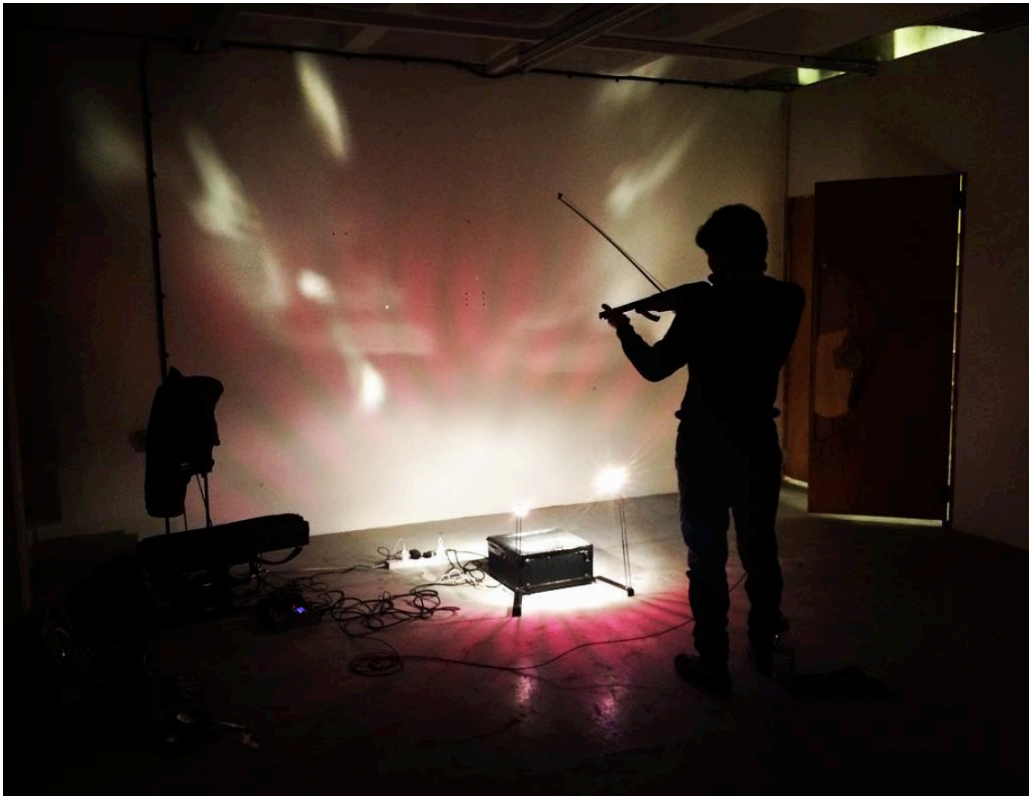

LIGHT COMPOSITIONS

Live light shows, conducted by touch of object.

Sound is translated into patterns of water.

Light is reflected off the visible, falling onto the walls holding the performance.

Photograph of rehearsal of 'Light Composition Ft, TAKA' Hoxton 2016

LIGHT COMPOSITION FT. JOHN MONTIGUE @ JUNCTION EXHIBITION, Camden. 2010

LIGHT COMPOSITION, Scratch performance @ Central Saint Martin's, Tottenham Court Road, London, 2009.

LIGHT COMPOSITION, FT. RED, Central Saint Martin's, Tottenham Court Road, London, 2009.

ELECTRONIC SOUND: FT. WIE & ALPHIE, part of THE TRANSITION COLLECTIVE, Bermondsey, 2011

:SOUNDGRAPH. Ft, FELIX WELDON, TRANSITION COLLECTION, 2013

SHADOW PERFORMANCE with LIGHT COMPOSITION. Ft. TAKA N' TART, part of TEMPARY AUTONIMUS ART EXHIBITION, HOXTON, 2016